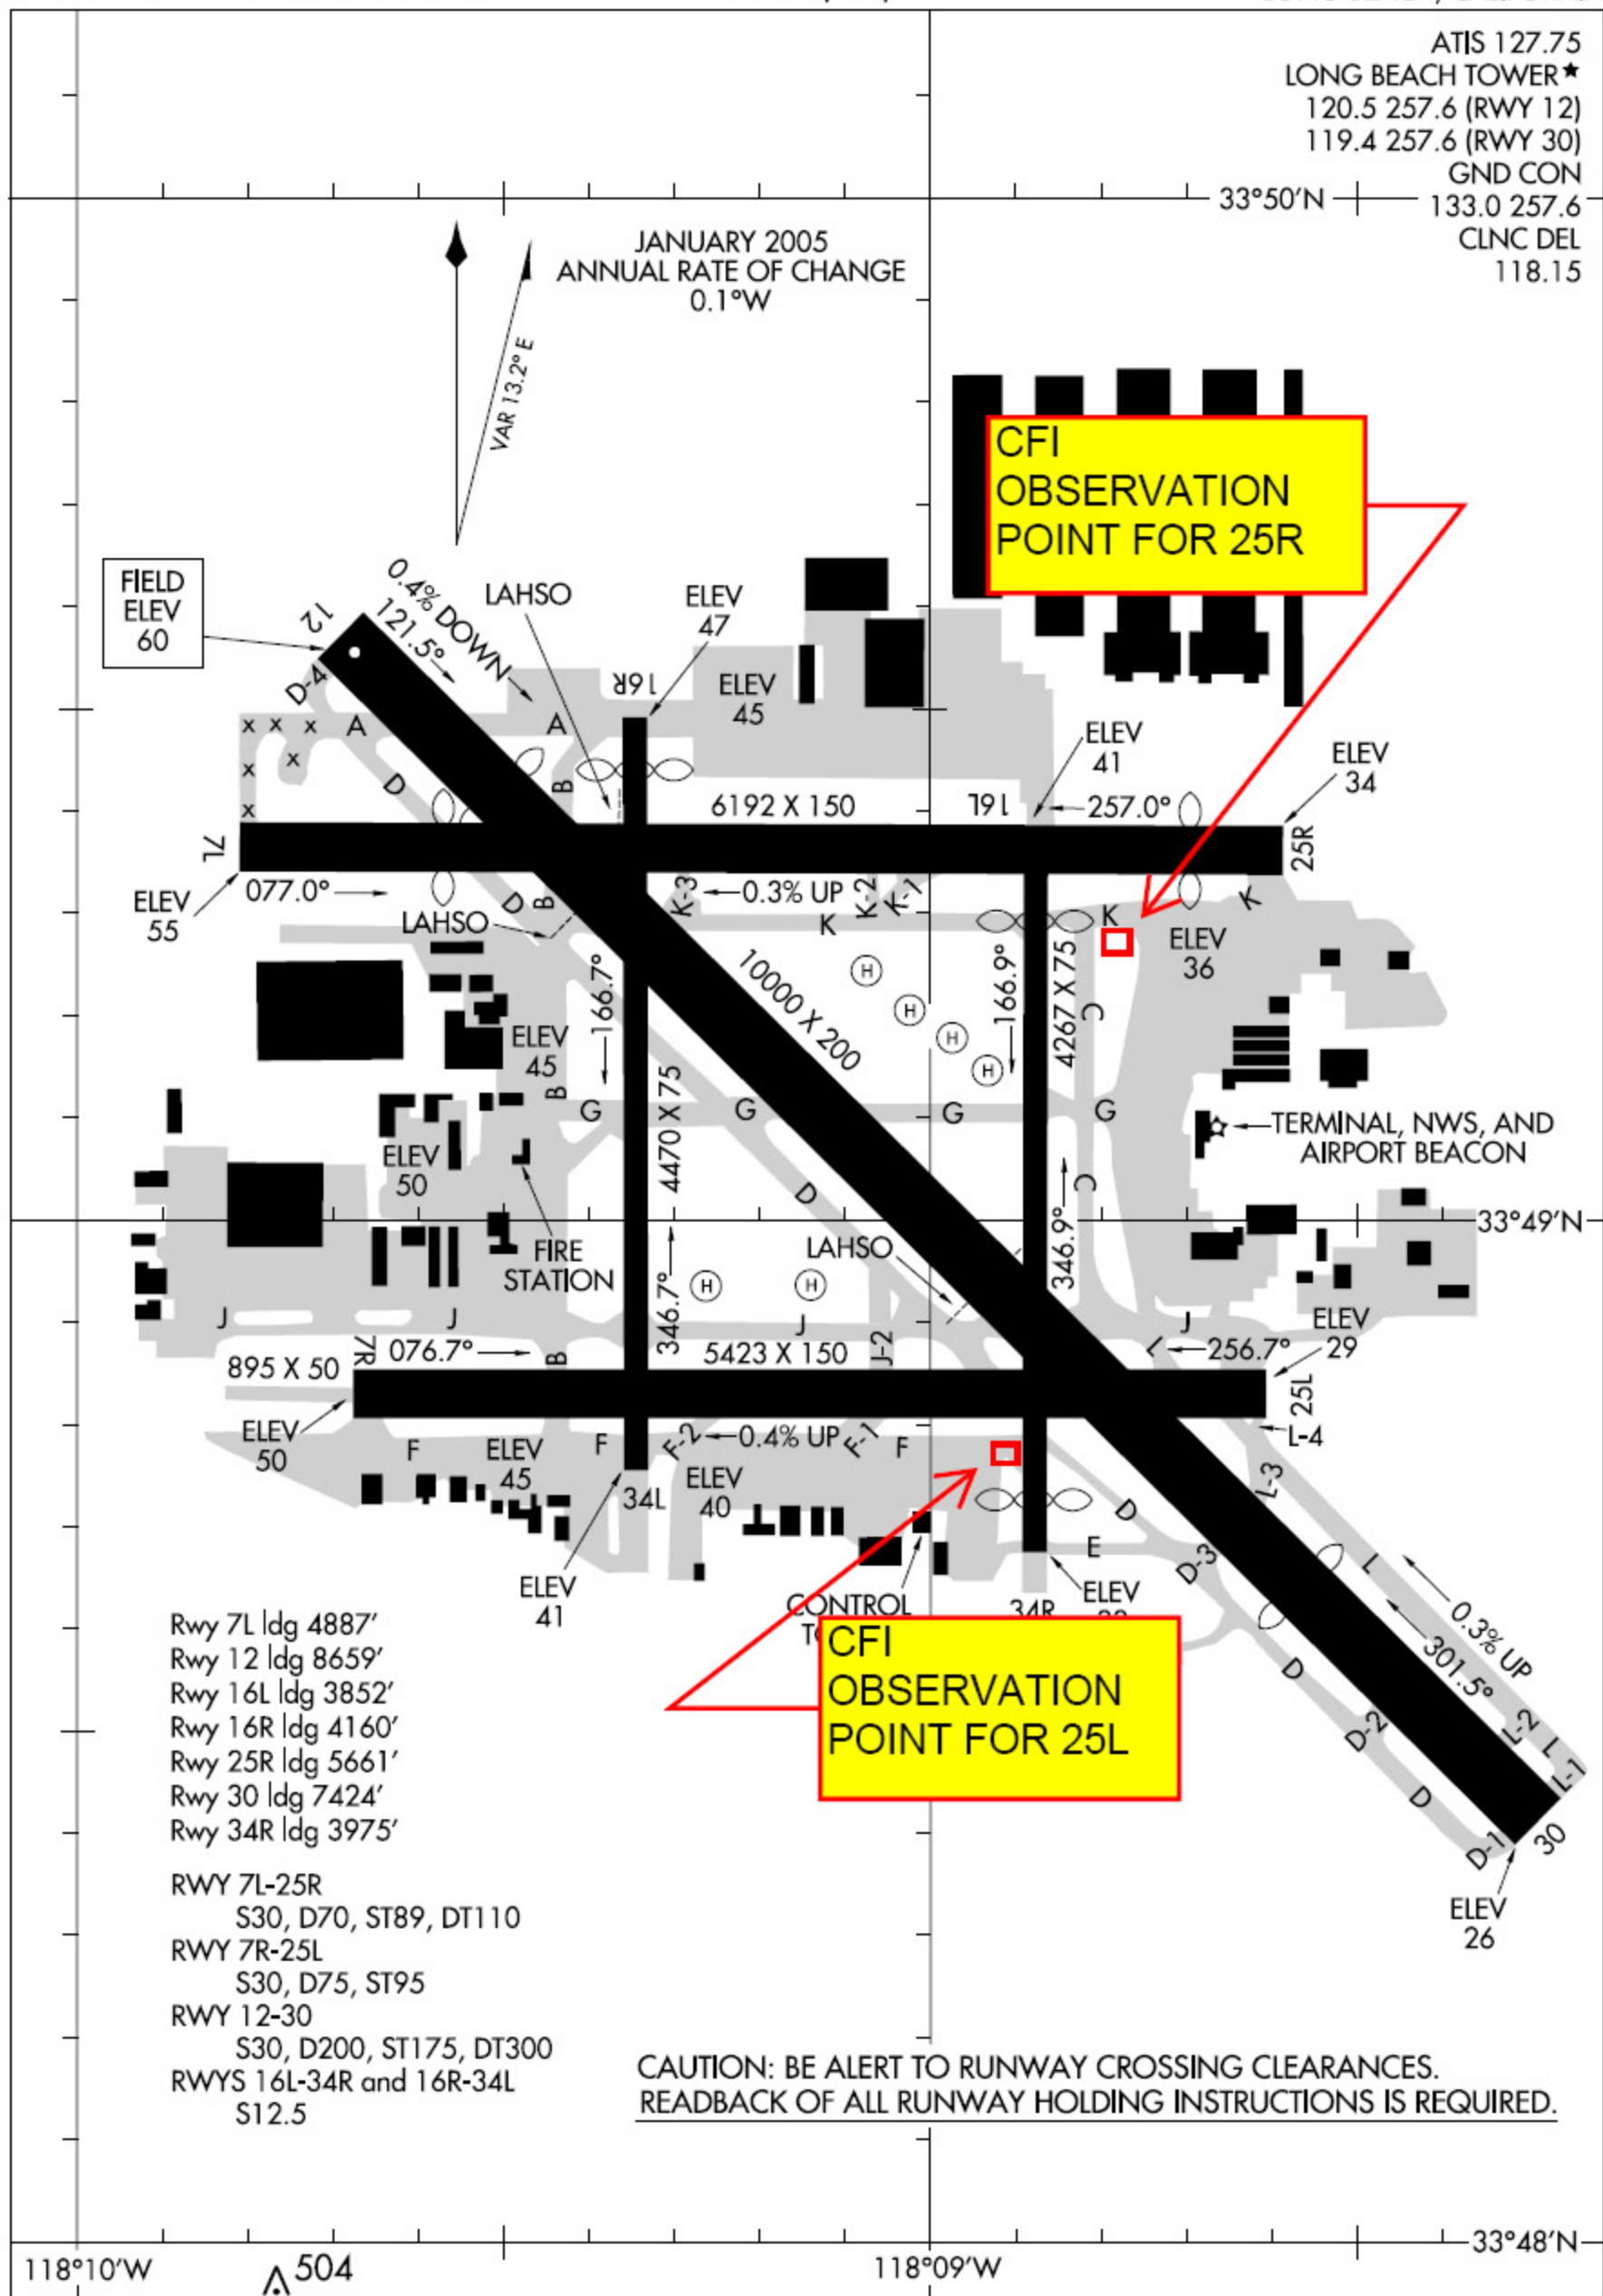

LGB CFI OBSERVATION LOCATIONS

07298

AIRPORT DIAGRAM

AL-236 (FAA)

LONG BEACH (DAUGHERTY FIELD) (LGB)

LONG BEACH, CALIFORNIA

AIRPORT DIAGRAM

07298

LONG BEACH, CALIFORNIA

LONG BEACH (DAUGHERTY FIELD) (LGB)

NOT FOR NAVIGATION PURPOSES

SW-3, 22 NOV 2007 to 20 DEC 2007

SW-3, 22 NOV 2007 to 20 DEC 2007